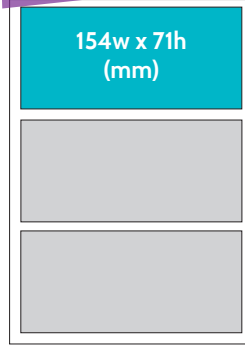

1/8 PAGE

74w x 51h (mm)

PRICE per month

1 month:	£51
3 months:	£46
6 months:	£43
12 months:	£41

1/4 PAGE

74w x 109h (mm)

PRICE per month

1 month:	£97
3 months:	£87
6 months:	£82
12 months:	£78

1/3 PAGE

154w x 71h (mm)

PRICE per month

1 month:	£114
3 months:	£103
6 months:	£97
12 months:	£91

1/2 PAGE

154w x 109h (mm)

PRICE per month

1 month:	£169
3 months:	£152
6 months:	£144
12 months:	£135

FULL PAGE

154w x 224h (mm)
no bleed

(your advert will have a 8mm white border around all the edges)

STANDARD FULL PAGE (a non-specified page inside the magazine,)

PRICE per month

1 month:	£327
3 months:	£294
6 months:	£278
12 months:	£262

(your advert will cover the whole page)

DOUBLE PAGE

324w x 224h (mm)
no bleed

(your advert will have a 8mm white border around all the edges)

340w x 240h (mm)
Please add crop marks and 3mm bleed all around your advert