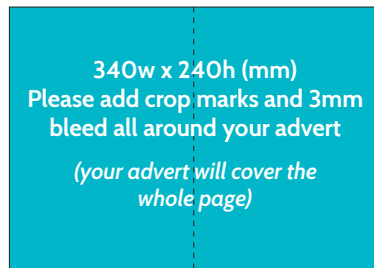

FULL PAGE

154w x 224h (mm)
no bleed

(your advert will have a 8mm white border around all the edges)

STANDARD FULL PAGE (a non-specified page inside the magazine,)

PRICE per month

1 month:	£327
3 months:	£294
6 months:	£278
12 months:	£262

BACK COVER

PRICE per month

1 month:	£423
3 months+:	£360 (on a rotational basis)

PREMIUM PAGES - INSIDE FRONT COVER & INSIDE BACK COVER:

PRICE per month

1 month:	£362
3 months:	£326
6 months:	£290

170w x 240h (mm)
Please add crop marks and 3mm bleed all around your advert

(your advert will cover the whole page)

DOUBLE PAGE

324w x 224h (mm)
no bleed

(your advert will have a 8mm white border around all the edges)

340w x 240h (mm)
Please add crop marks and 3mm bleed all around your advert