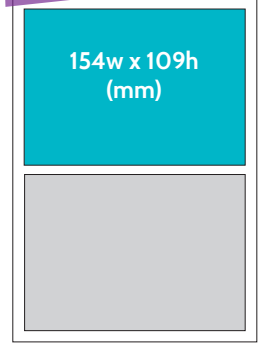

1/8 PAGE

74w x 51h (mm)

PRICE per month

1 month:	£51
3 months:	£46
6 months:	£43
12 months:	£41

1/4 PAGE

74w x 109h (mm)

PRICE per month

1 month:	£97
3 months:	£87
6 months:	£82
12 months:	£78

1/3 PAGE

154w x 71h (mm)

PRICE per month

1 month:	£114
3 months:	£103
6 months:	£97
12 months:	£91

1/2 PAGE

154w x 109h (mm)

PRICE per month

1 month:	£169
3 months:	£152
6 months:	£144
12 months:	£135

FULL PAGE

154w x 224h (mm)
no bleed

(your advert will have a 8mm white border around all the edges)

STANDARD FULL PAGE (a non-specified page inside the magazine,)

PRICE per month

1 month:	£327
3 months:	£294
6 months:	£278
12 months:	£262

(your advert will cover the whole page)

DOUBLE PAGE

324w x 224h (mm)
no bleed

(your advert will have a 8mm white border around all the edges)

340w x 240h (mm)
Please add crop marks and 3mm bleed all around your advert