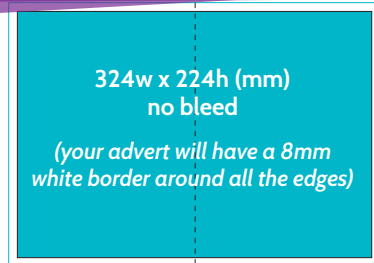

FULL PAGE

154w x 224h (mm)
no bleed

(your advert will have a 8mm white border around all the edges)

STANDARD FULL PAGE (a non-specified page inside the magazine,)

PRICE per month

1 month:	£327
3 months:	£294
6 months:	£278
12 months:	£262

BACK COVER

PRICE per month

1 month:	£423
3 months+:	£360 (on a rotational basis)

PREMIUM PAGES - INSIDE FRONT COVER & INSIDE BACK COVER:

PRICE per month

1 month:	£362
3 months:	£326
6 months:	£290

170w x 240h (mm)
Please add crop marks and 3mm bleed all around your advert

(your advert will cover the whole page)

DOUBLE PAGE

324w x 224h (mm)
no bleed

(your advert will have a 8mm white border around all the edges)

340w x 240h (mm)
Please add crop marks and 3mm bleed all around your advert