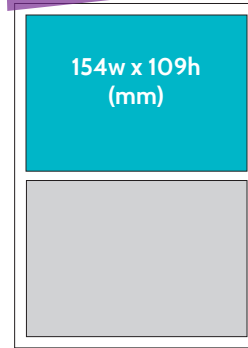

1 month:	£97
3 months:	£87
6 months:	£82
12 months:	£78

1/3 PAGE

154w x 71h
(mm)

PRICE per month

1 month:	£114
3 months:	£103
6 months:	£97
12 months:	£91

1/2 PAGE

154w x 109h
(mm)

PRICE per month

1 month:	£169
3 months:	£152
6 months:	£144
12 months:	£135

FULL PAGE

154w x 224h
(mm)
no bleed

(your advert will have a 8mm white border around all the edges)

STANDARD FULL PAGE (a non-specified page inside the magazine)

PRICE per month

1 month:	£362
3 months:	£326
6 months:	£290

170w x 240h
(mm)

Please add crop marks and 3mm bleed all around your advert

(your advert will cover the whole page)

DOUBLE PAGE SPREAD

324w x 224h (mm)
no bleed

(your advert will have a 8mm white border around all the edges)

340w x 240h (mm)

Please add crop marks and 3mm bleed all around your advert

(your advert will cover the whole page)

PRICE per month (add £40 for a centrepage spread)