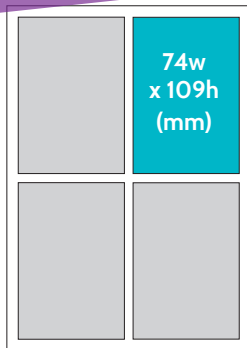

RATE CARD

1/8 PAGE

74w x
51h (mm)

PRICE per month

1 month:	£51
3 months:	£46
6 months:	£43
12 months:	£41

1/4 PAGE

74w
x 109h
(mm)

PRICE per month

1 month:	£169
3 months:	£152
6 months:	£144
12 months:	£135

FULL PAGE

154w x 224h
(mm)
no bleed

(your advert will have a 8mm white border around all the edges)

STANDARD FULL PAGE (a non-specified page inside the magazine)

PRICE per month

1 month:	£362
3 months:	£326
6 months:	£290

170w x 240h
(mm)

Please add crop marks and 3mm bleed all around your advert

(your advert will cover the whole page)

DOUBLE PAGE SPREAD

324w x 224h (mm)
no bleed

(your advert will have a 8mm white border around all the edges)

340w x 240h (mm)

Please add crop marks and 3mm bleed all around your advert

(your advert will cover the whole page)

PRICE per month (add £40 for a centrepage spread)