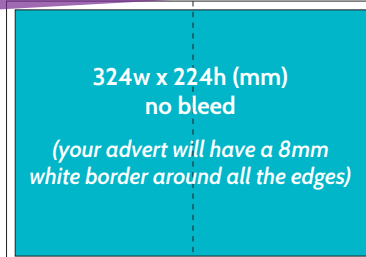

1 month:	£169
3 months:	£152
6 months:	£144
12 months:	£135

FULL PAGE

154w x 224h
(mm)
no bleed

(your advert will have a 8mm white border around all the edges)

STANDARD FULL PAGE (a non-specified page inside the magazine)

PRICE per month

1 month:	£362
3 months:	£326
6 months:	£290

170w x 240h
(mm)

Please add crop marks and 3mm bleed all around your advert

(your advert will cover the whole page)

DOUBLE PAGE SPREAD

324w x 224h (mm)
no bleed

(your advert will have a 8mm white border around all the edges)

340w x 240h (mm)

Please add crop marks and 3mm bleed all around your advert

(your advert will cover the whole page)

PRICE per month (add £40 for a centrepage spread)