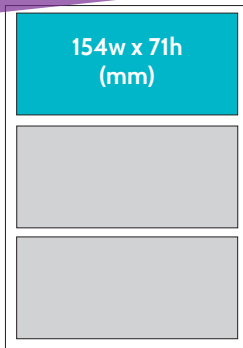

1/3 PAGE

154w x 71h
(mm)

PRICE per month

1 month:	£114
3 months:	£103
6 months:	£97
12 months:	£91