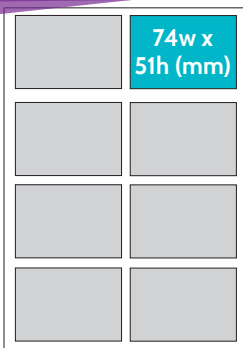

RATE CARD

1/8 PAGE

74w x
51h (mm)

PRICE per month

1 month:	£51
3 months:	£46
6 months:	£43
12 months:	£41

1/4 PAGE

74w
x 109h
(mm)

PRICE per month

1 month:	£169
3 months:	£152
6 months:	£144
12 months:	£135

FULL PAGE

154w x 224h
(mm)
no bleed

(your advert will have a 8mm white border around all the edges)

STANDARD FULL PAGE (a non-specified page inside the magazine)

PRICE per month

1 month:	£362
3 months:	£326
6 months:	£290

170w x 240h
(mm)

Please add crop marks and 3mm bleed all around your advert

(your advert will cover the whole page)

DOUBLE PAGE SPREAD

324w x 224h (mm)
no bleed

(your advert will have a 8mm white border around all the edges)

340w x 240h (mm)

Please add crop marks and 3mm bleed all around your advert

(your advert will cover the whole page)

PRICE per month (add £40 for a centrepage spread)