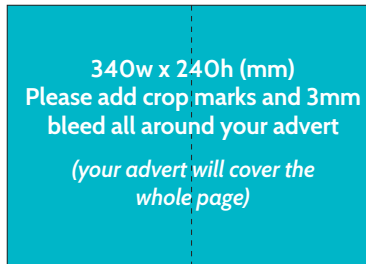

1 month:	£169
3 months:	£152
6 months:	£144
12 months:	£135

FULL PAGE

154w x 224h
(mm)
no bleed

(your advert will have a 8mm white border around all the edges)

STANDARD FULL PAGE (a non-specified page inside the magazine)

PRICE per month

1 month:	£362
3 months:	£326
6 months:	£290

170w x 240h
(mm)

Please add crop marks and 3mm bleed all around your advert

(your advert will cover the whole page)

DOUBLE PAGE SPREAD

324w x 224h (mm)
no bleed

(your advert will have a 8mm white border around all the edges)

340w x 240h (mm)

Please add crop marks and 3mm bleed all around your advert

(your advert will cover the whole page)

PRICE per month (add £40 for a centrepage spread)